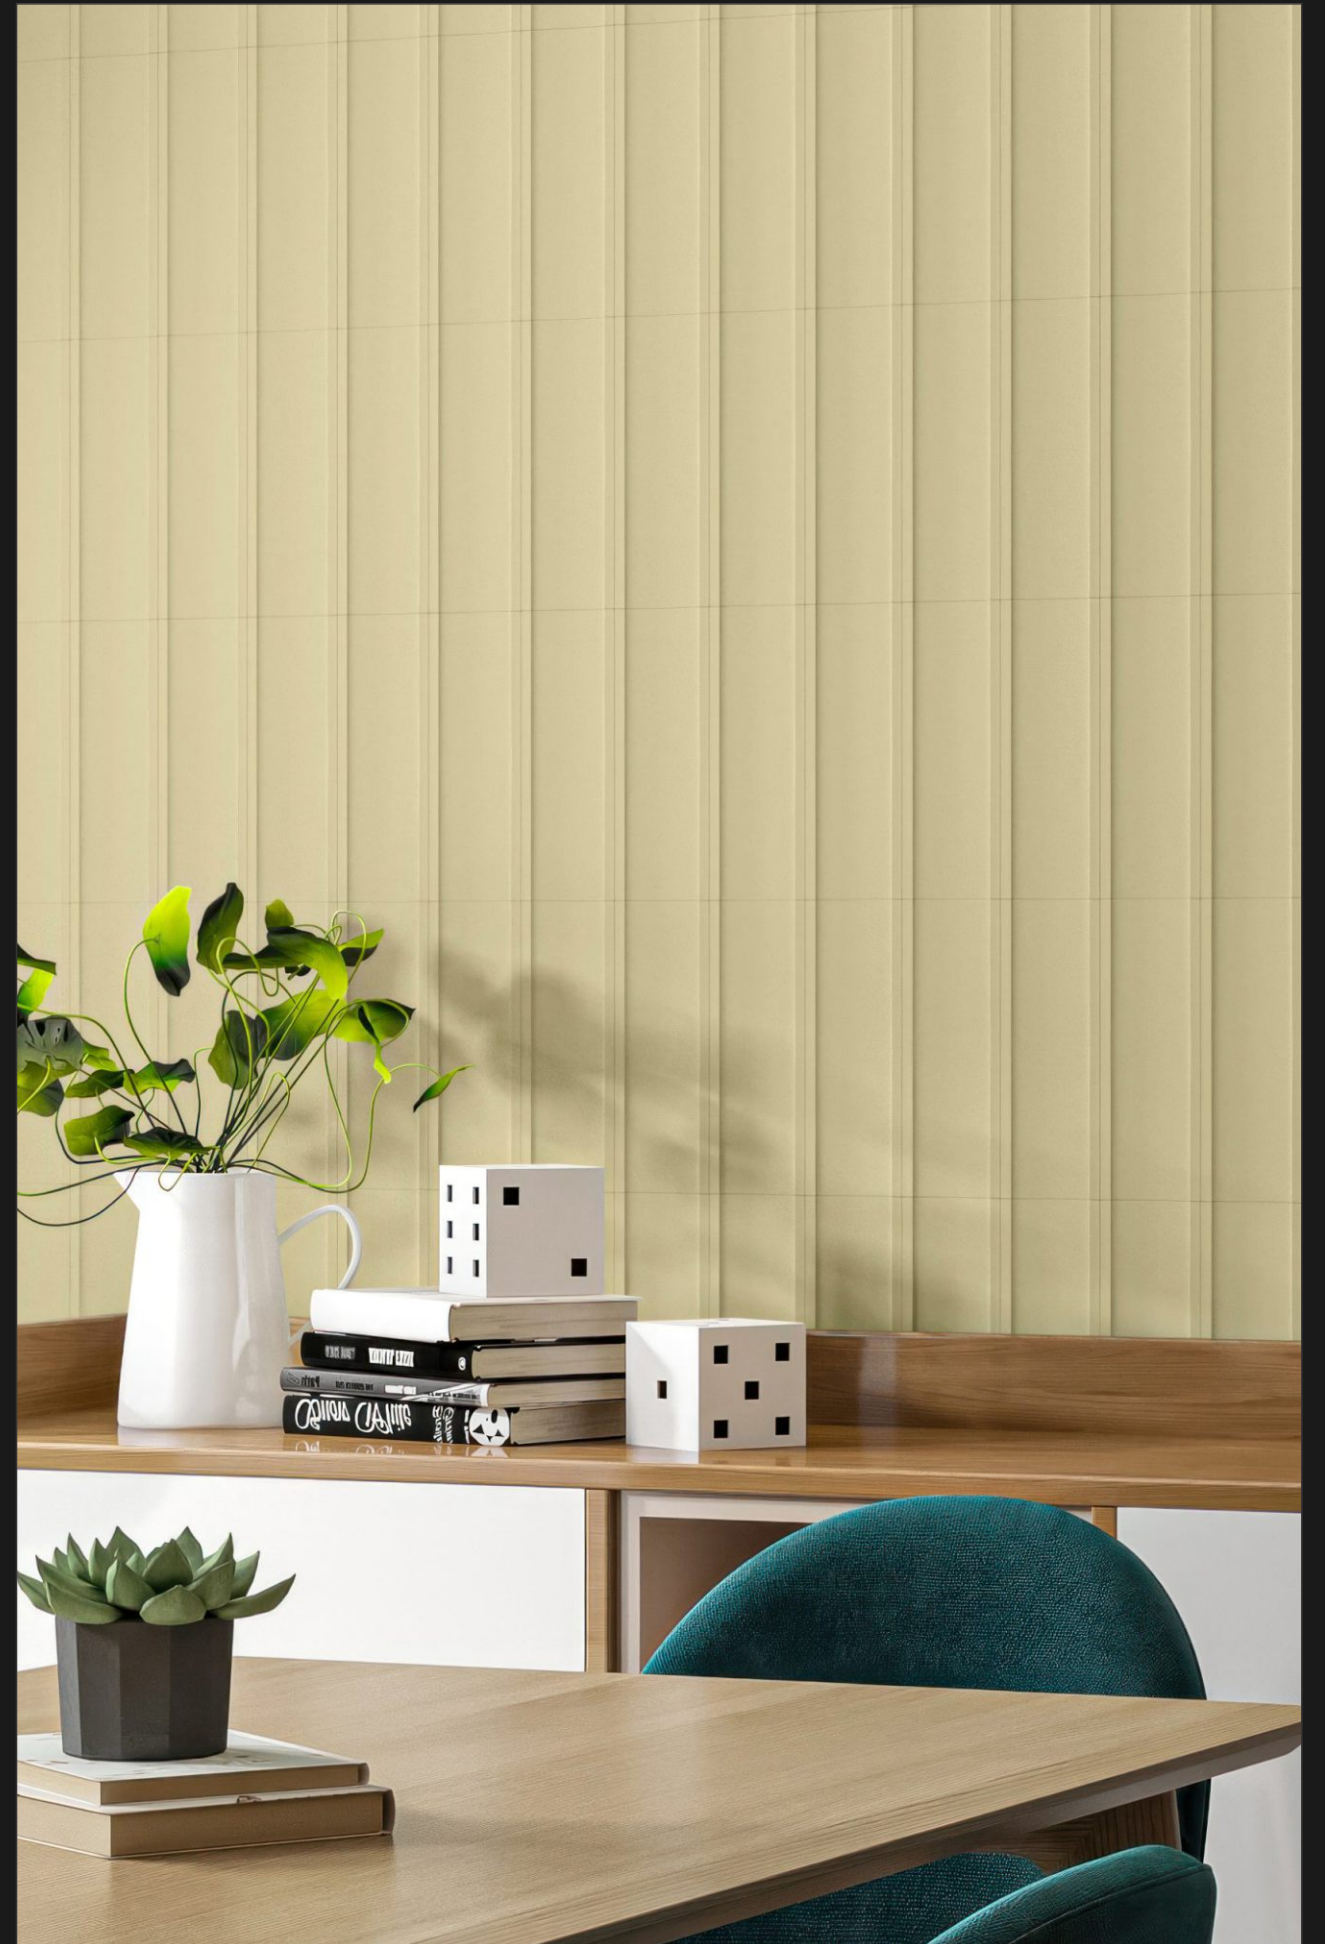

COCO
— SERIES —

Product Name : **MAIZE**

Formate **65X260MM** | Finish **MATT** | Thickness **10MM**

ES
ELEGANT STONE
SURFACE LLP