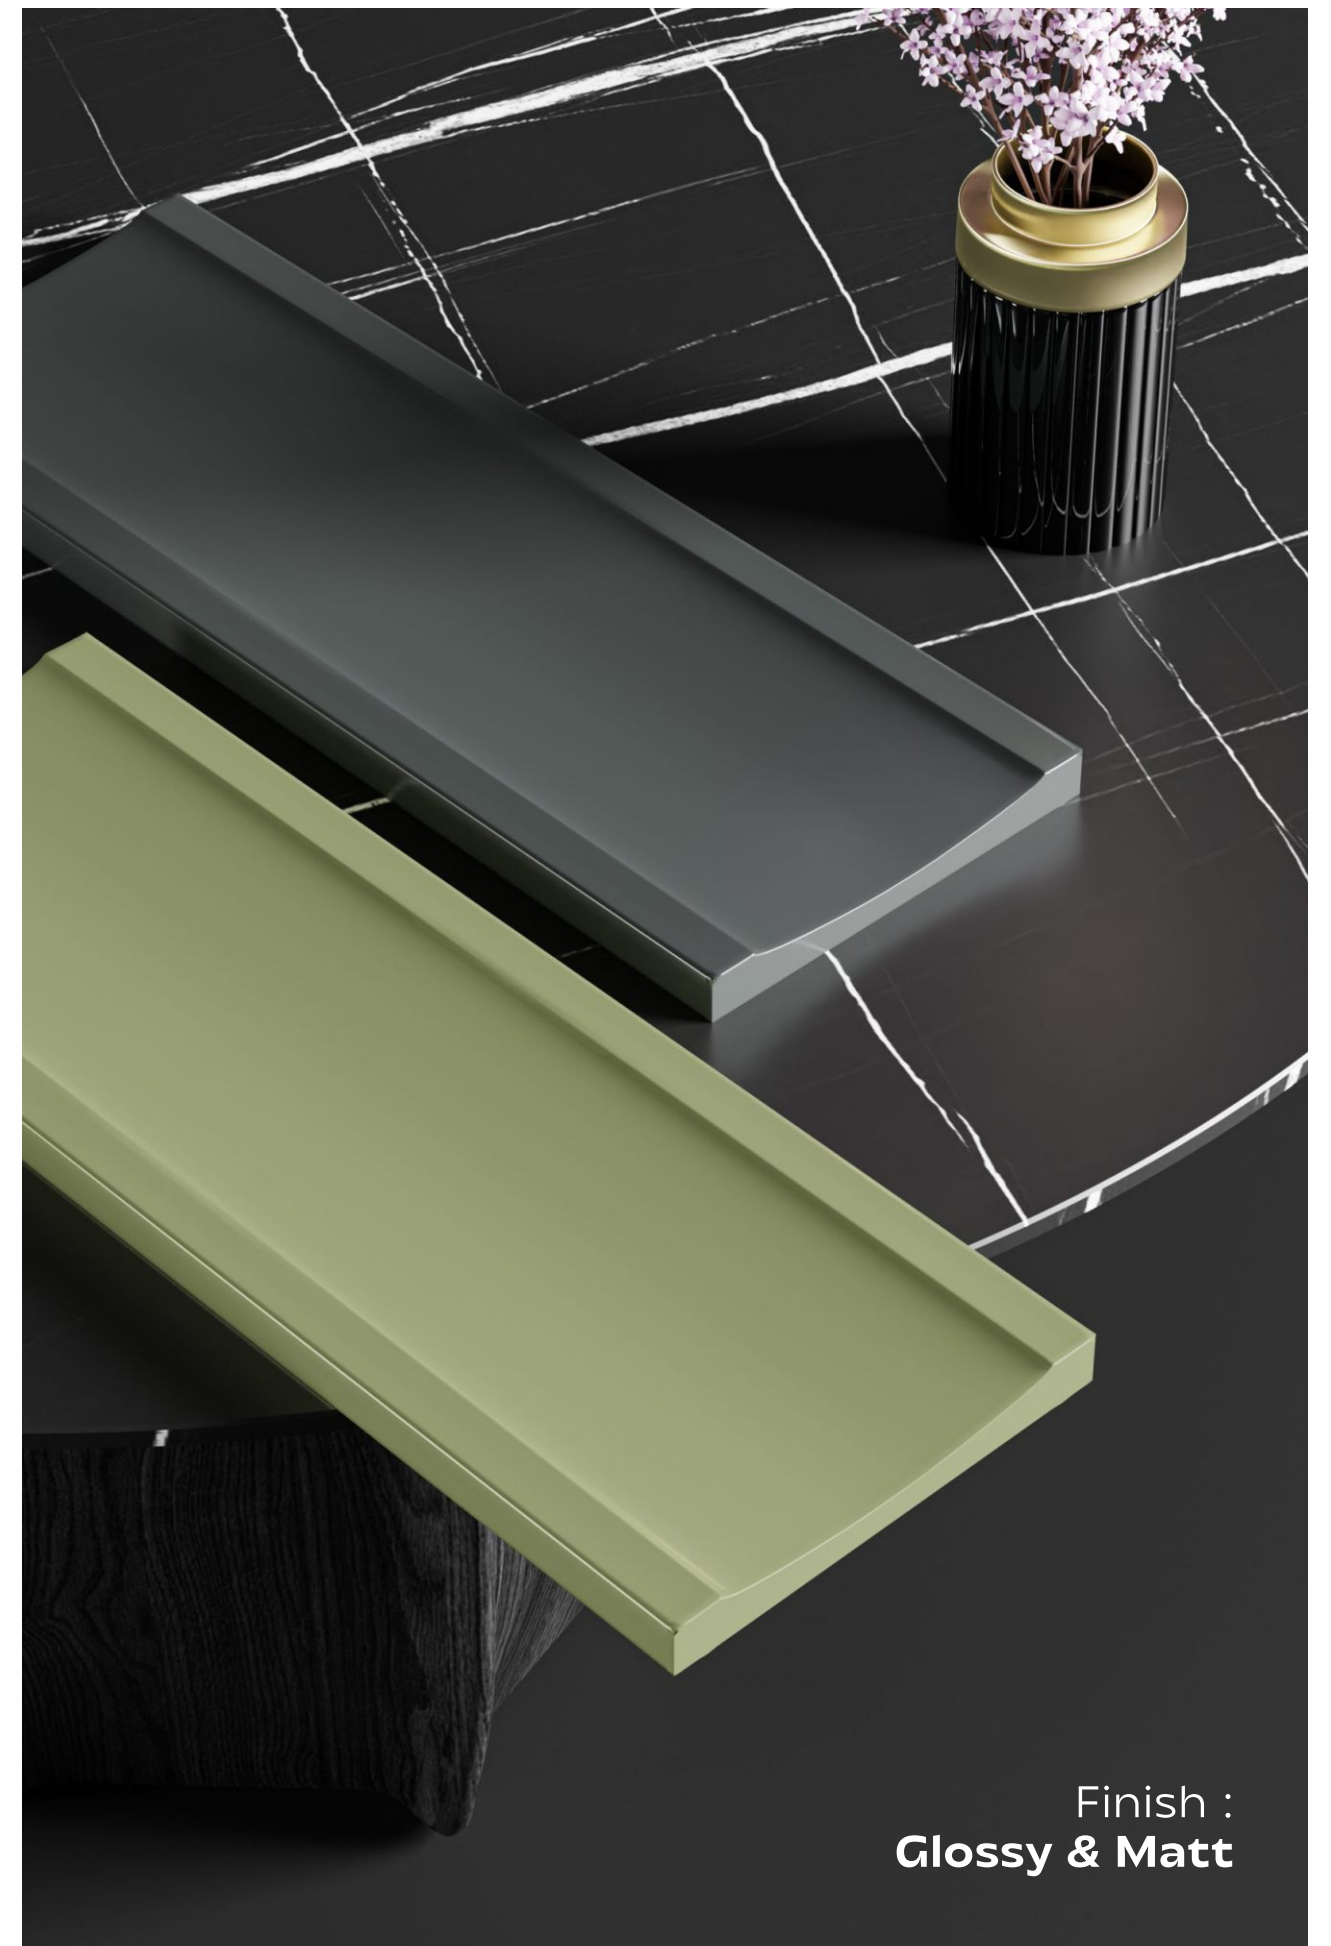

Finish :
Glossy & Matt